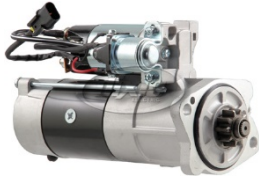

Dixie Newly Released

143-36101

NEW ALT 12V 65A NEG IR/IF

Replaces: **A3T03471**

APPLICATION:

Mitsubishi Lift Trucks
[4G33, 4G53, 4G64 Engines]

201-06109

NEW STR 12V 8/9T CCW PMDD

Replaces: **10455515**

APPLICATION:

Cub Cadet Mowers [2004-06]

240-14120

NEW STR 12V 1.4kW 9T CW PMOSGR

Replaces: **S114850**

APPLICATION:

Vauxhall Vehicles [Various Models]

243-30105

NEW STR 12V 10T CW 3.0kW PLGR

Replaces: **M8T55471**

APPLICATION:

Caterpillar / Kalmar Forklifts
[S6S Engines]

246-11104

NEW STR 12V 1.0kW 13T CW PLGR

Replaces: **AM880840**

APPLICATION:

John Deere Front Mower
[1445, 1545 Models]

A-80325

ALT 12V 150A IR IF NEG 5S

Replaces: **25709327**

APPLICATION:

Cadillac SRX / STS
[2004-10]

A-80393